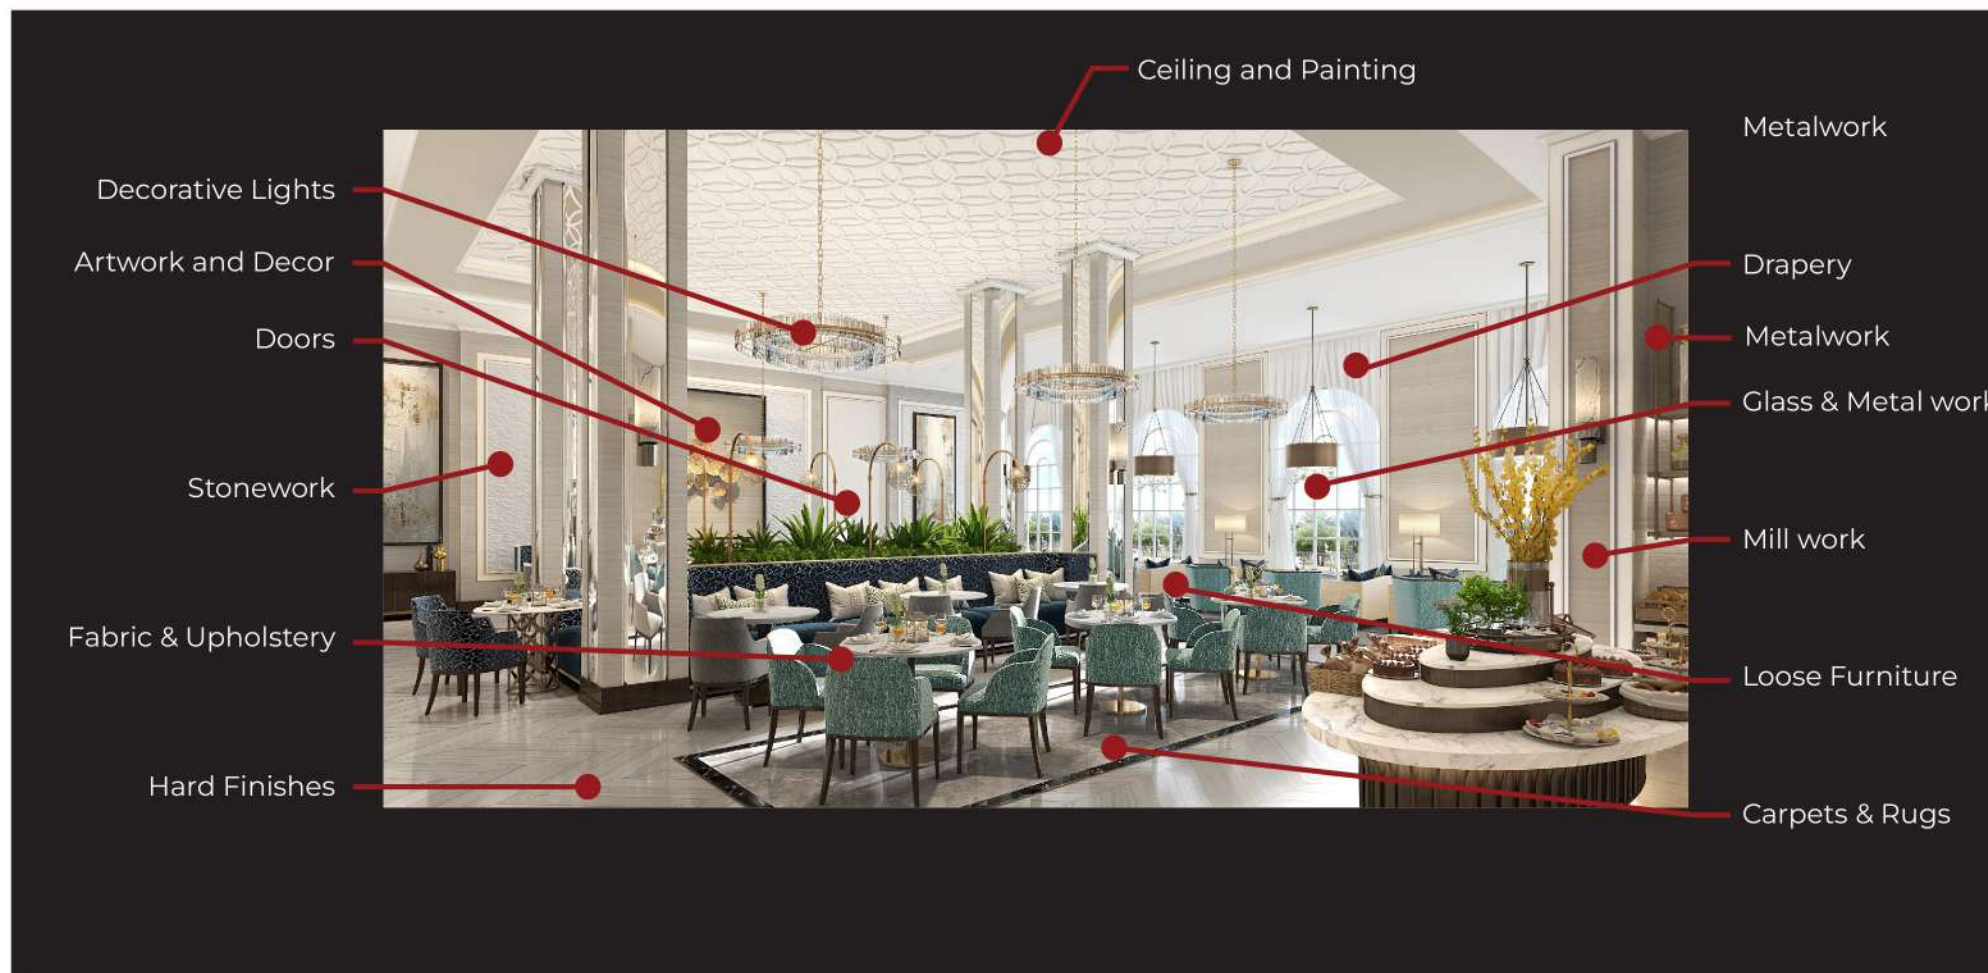

Quality Delivered. With Turnkey Solutions.

Services & Solutions

- Site Measurements by experienced team
- Shop Drawings
- Sample submittals
- Quality Controlled manufacturing
- Export Standard Packing & Shipment
- Site Installation
- De-snagging & Handover