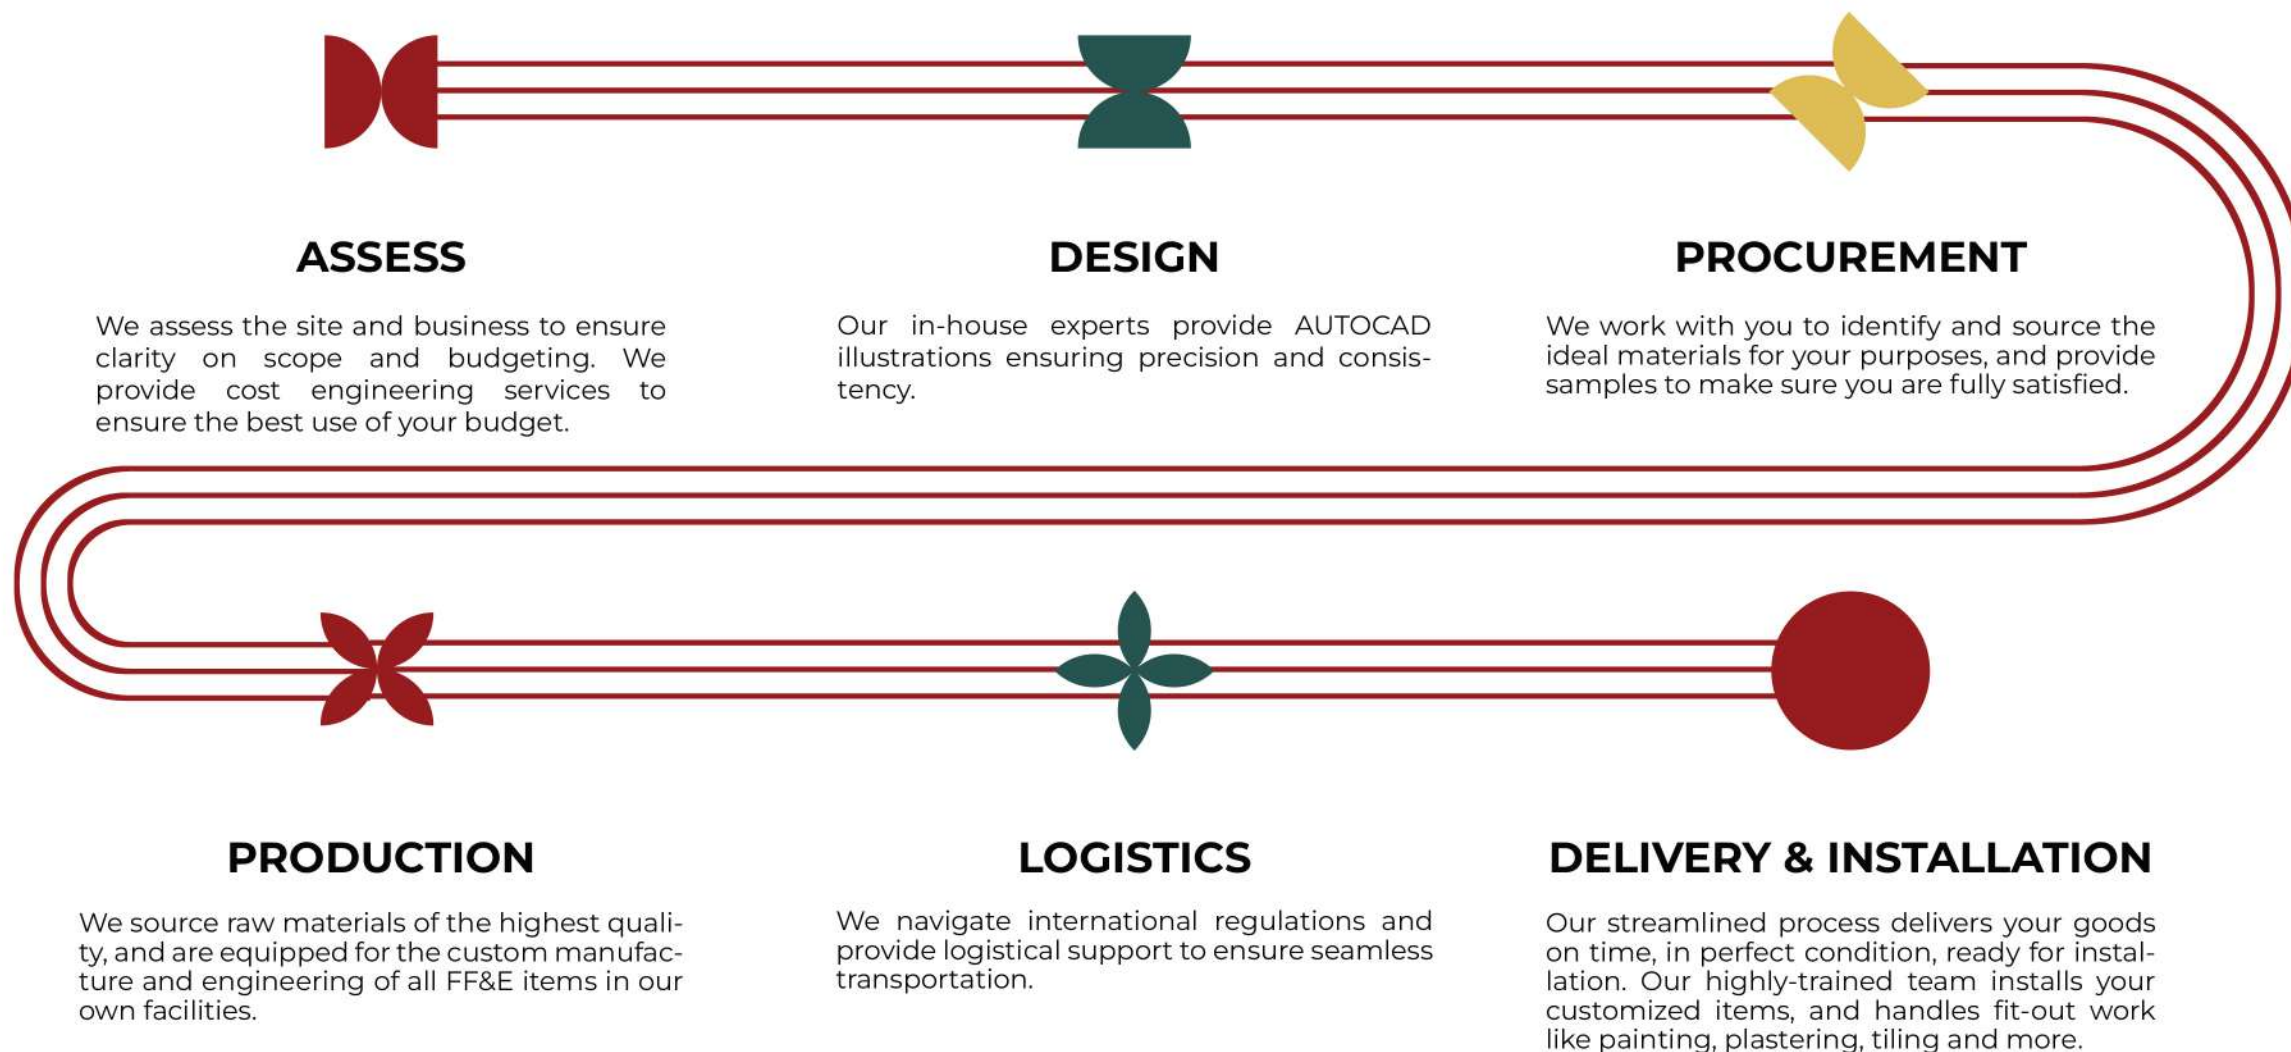

Our Process

It's all in the details.